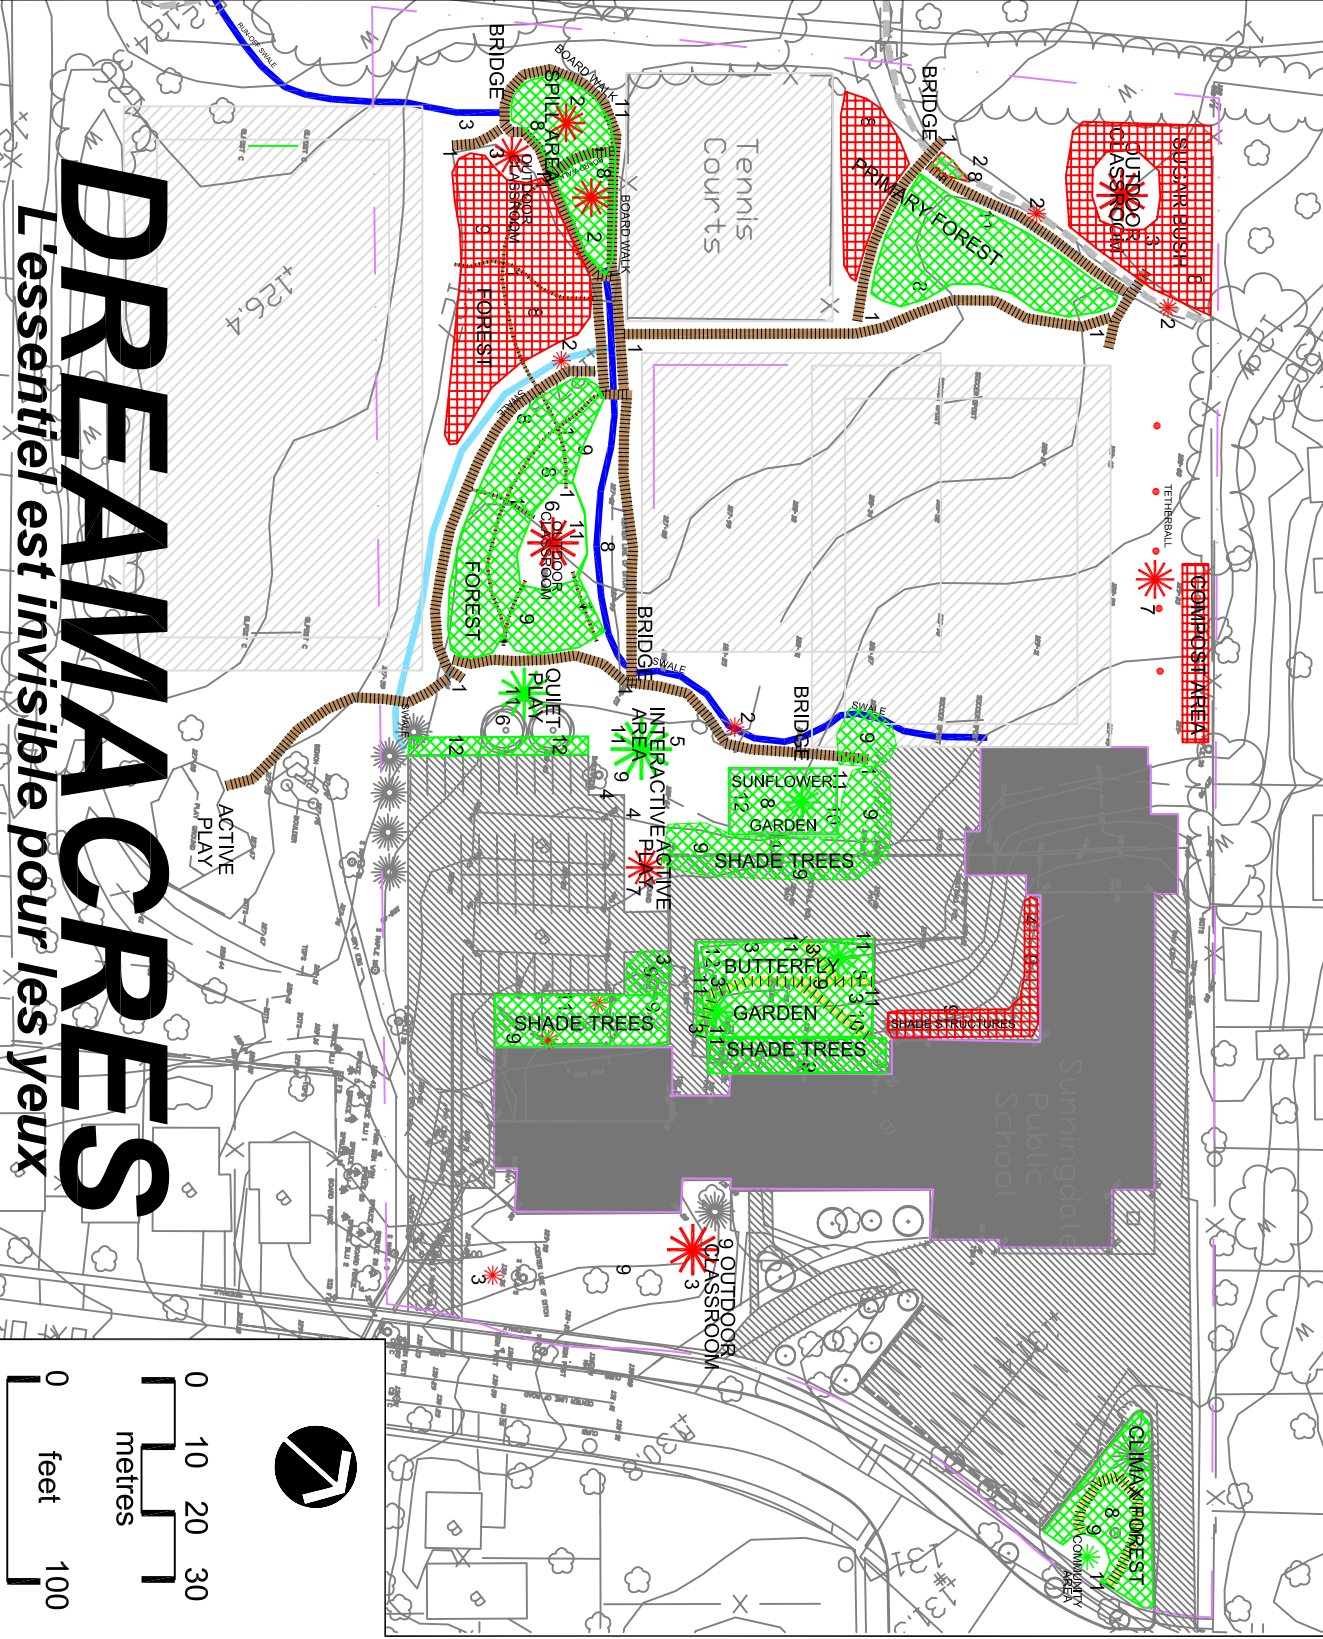

CONCEPTUAL MASTER PLAN

SUNNINGDALE SCHOOL NATURALIZATION PROJECT

WEB: plus-design.com/sunningdale BY: the SUNNINGDALE SCHOOL COMMUNITY, THE EVERGREEN FOUNDATION and AESTHETICS+DESIGN landscape architects
Date: MARCH 10, 1998 Rev. 1 Oct. 2006 Scale: AS SHOWN NOTES: THESE DRAWINGS ARE CONCEPTUAL IN NATURE AND ARE FOR DISCUSSION PURPOSES ONLY.

DREAMSCAPES

L'essentiel est invisible pour les yeux

AESTHETICS + DESIGN

LANDSCAPE ARCHITECTS

5062 662-2357
aesthetic@plus-design.com
www.plus-design.com

MARIUS F.M. de BRUIN
OULX - CIGLIA - VISLA

VISIONING AREAS

1. PATHS, TRAILS
2. PONDS, WETLANDS
3. BUSHES, VINES
4. INTERACTIVE
5. QUIET PLAY
6. ACTIVE PLAY
7. WINDOW AGES
8. WINDLIFE
9. FLOWER GARDENS
10. SITTING AREAS
11. SITTING AREAS
12. VEGETABLE GARDENS

1. COMPLETED PROJECT AREAS
2. PROPOSED PATHS, TRAILS
   - COMPLETED PATHS, TRAILS
   - PROPOSED AMENITY AREAS
   - COMPLETED AMENITY AREAS
   - PROPOSED SWALES
   - COMPLETED SWALES
   - EXISTING ASPHALT
   - EXISTING OPEN SPACE - EXCLUDED
   - EXISTING ASPHALT
   - EXISTING SWALE
   - PROPOSED SWALES
   - COMPLETED SWALES

LEGEND

- EXISTING SCHOOL BUILDING
- EXISTING OPEN SPACE - EXCLUDED
- EXISTING ASPHALT
- EXISTING SWALE
- PROPOSED SWALES
- COMPLETED SWALES
- PROPOSED AMENITY AREAS
- COMPLETED AMENITY AREAS
- PROPOSED PATHS, TRAILS
- COMPLETED PATHS, TRAILS
- PROPOSED SWALES
- COMPLETED SWALES

PROJECT UPDATES